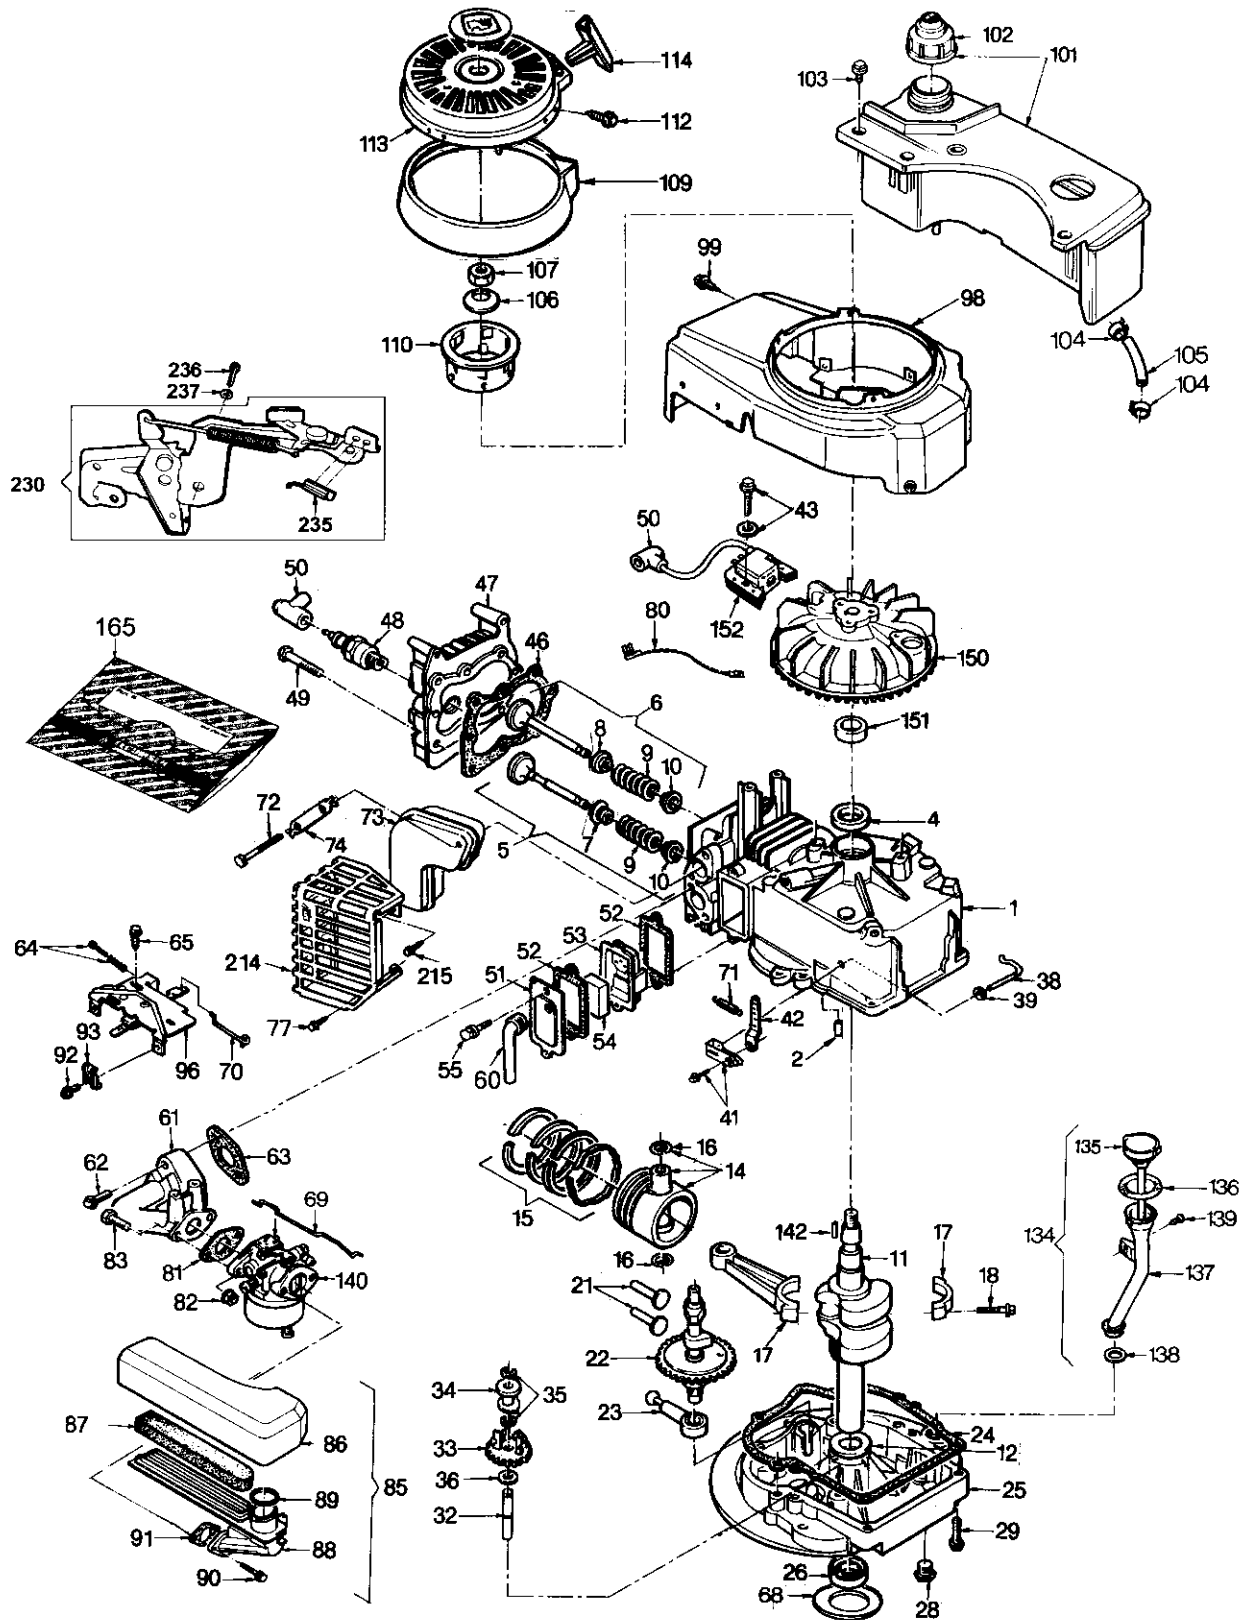

LEGEND/BV

Issued: 02/96
Revised: 12/97

Division 3
Section A

Tecumseh products made in Italy by
TECUMSEH EUROPA S.p.A.